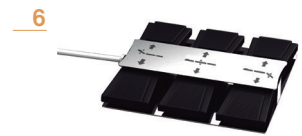

Table multifonctionnelle à hautes performances équipée de 3 moteurs qui contrôlent la hauteur, l'inclinaison du dossier et du module central. Trou visage et coussin repose-tête. Structure métallique robuste en marron. Revêtement en PU blanc facile à nettoyer. Porte-rouleau inclus.

Hochleistungsfähige multifunktionale Liege mit 3 Motoren, um die Höhe, die Neigung der Rückenlehne und den mittleren Teil zu regulieren. Kopfstütze mit Gesichtsausschnitt und Kopfkissen. Braune metallische Struktur und hochwertige weiße PU-Polsterung, leicht abwaschbar. Mit Papierrollenhalter.

Lettingo multifunzionale dalle alte prestazioni dotato di 3 motori che regolano l'altezza, l'inclinazione dello schienale e il segmento centrale. Foro facciale e cuscino poggiatesta. Struttura metallica color marrone. Rivestimento bianco in PU di grande qualità e facile da pulire. Portarotolo compreso.

Electric Spa Bed Ref. 2238TB/I

Product size: 193 x 71,5 x 65/91 cm
Weight: 83 Kg
Upholstery: PU
Motors: 3

- 1 Breather hole
- 2 Angle 0°-65°
- 3 Up and Down 65/91 cm
- 4 Roll holder
- 5 Hand controller Ref. HC-003

OPTIONS

- Bed cover
- 6 Foot controller Ref. FC-003

PACKING SIZE cm

204.5 x 80.5 x 72
N.W. kg
83
G.W. kg
95
MAX WEIGHT
180 kg